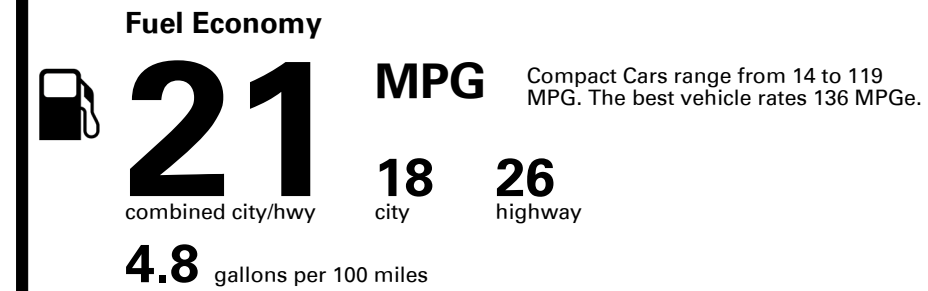

COMFORT & CONVENIENCE

- Proximity Key with Push Button Start
- Automatic Full LED Headlights & LED Taillights

SOLD TO: GA712
GENESIS OF LITHIA SPRINGS
669 THORNTON ROAD
LITHIA SPRINGS GA 30122

SHIPPED TO: GA712

Additional Standard Features

- Hands-Free Smart Trunk with Auto Open
- Electronic Parking Brake
- Aluminum Interior Trim
- Copper Headlight Bezel Accents
- Dark Tint Taillight Covers
- Dark Chrome Grille & Window Trim

GENESIS WARRANTY

- 5-year/60,000-mile New Vehicle Warranty*
- 10-year/100,000-mile Powertrain Warranty*
- 7-year/Unlimited-mile Anti-perforation Warranty*
- Limited warranties, see dealer for details

Full Tank of Gas

Manufacturer's Suggested Retail Price: $50,250.00

ADDED FEATURES:

Accessories

- *Cargo Tray $115.00
- *First Aid Kit $45.00
- *Rear Bumper Appliqué $70.00

Inland Freight & Handling : $995.00

TOTAL PRICE: $51,475.00

304 A 1779HNOCC

VIN: KMTG34LE2KU012989	ENGINE: G6DPJA084299	EXTERIOR COLOR: HAVANA RED	INTERIOR/SEAT COLOR: BLACK W/ RED
MODEL: R04A2R65	PORT OF ENTRY: BR	TRANSPORT: TRUCK	ACCESSORY WEIGHT: 16 lbs./ 7 kgs.

EMISSIONS:
This vehicle is certified to meet emission requirements in all 50 states

EPA DOT Fuel Economy and Environment

You spend $3,750
more in fuel costs over 5 years compared to the average new vehicle.

Annual fuel cost $2,150

Fuel Economy & Greenhouse Gas Rating (tailpipe only)

Smog Rating (tailpipe only)

This vehicle emits 429 grams CO₂ per mile. The best emits 0 grams per mile (tailpipe only). Producing and distributing fuel also create emissions; learn more at fueleconomy.gov.

Actual results will vary for many reasons, including driving conditions and how you drive and maintain your vehicle. The average new vehicle gets 27 MPG and costs $7,000 to fuel over 5 years. Cost estimates are based on 15,000 miles per year at $ 2.55 per gallon. MPGe is miles per gasoline gallon equivalent. Vehicle emissions are a significant cause of climate change and smog.

fueleconomy.gov

Calculate personalized estimates and compare vehicles

GOVERNMENT 5-STAR SAFETY RATINGS

This vehicle has not been rated by the government for overall vehicle score, frontal crash, side crash or rollover risk.

Source: National Highway Traffic Safety Administration (NHTSA).
www.safercar.gov or 1-888-327-4236

Manufacturer's suggested retail price includes manufacturer's recommended pre-delivery service. Gasoline license and title fees state and local taxes and dealer installed options and accessories are not included in the manufacturer's suggested retail price. This label has been affixed to this vehicle by Hyundai Motor America, pursuant to the requirements of 15 U.S.C. 1231 et seq. which prohibits its removal or alteration prior to delivery to the ultimate purchaser.

PARTS CONTENT INFORMATION			
FOR VEHICLES IN THIS CARLINE:		U.S./CANADIAN PARTS CONTENT:	2 %
MAJOR SOURCES OF FOREIGN PARTS CONTENT:		KOREA: 88 %	
FOR THIS VEHICLE:	FINAL ASSEMBLY POINT:	ULSAN, KOREA	
ENGINE: KOREA		TRANSMISSION: KOREA	
Note: Parts content does not include final assembly, distribution, or other non-parts costs.